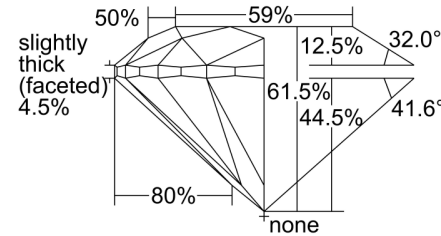

GIA NATURAL DIAMOND GRADING REPORT

June 18, 2024
GIA Report Number 2496660617
Shape and Cutting Style ..... Round Brilliant
Measurements ..... 6.40 - 6.43 x 3.94 mm

GRADING RESULTS

Carat Weight ..... 1.00 carat
Color Grade ..... K
Clarity Grade VS2
Cut Grade ..... Excellent

ADDITIONAL GRADING INFORMATION

Polish ..... Excellent
Symmetry ..... Excellent
Fluorescence ..... None

Inscription(s): GIA 2496660617

Comments: Pinpoints are not shown. Clouds are not shown.

PROPORTIONS

Profile to actual proportions