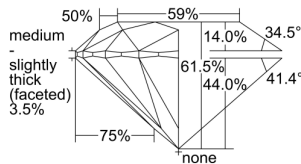

GIA®

FACSIMILE

GIA REPORT 2496709438

Verify this report at GIA.edu

GIA NATURAL DIAMOND DOSSIER®

June 20, 2024
GIA Report Number 2496709438
Shape and Cutting Style ..... Round Brilliant
Measurements ..... 6.02 - 6.05 x 3.71 mm

GRADING RESULTS

Carat Weight ..... 0.83 carat
Color Grade I
Clarity Grade VS1
Cut Grade ..... Excellent

ADDITIONAL GRADING INFORMATION

Polish ..... Excellent
Symmetry ..... Excellent
Fluorescence ..... None
Clarity Characteristics..... Crystal, Needle, Pinpoint
Inspection(s): GIA 2496709438

PROPORTIONS

Profile to actual proportions

GRADING SCALES

GIA COLOR SCALE

COLOURLESS	D
	E
	F
	G
	H
NEAR COLOURLESS	I
	J
	K
	L
FAIN	M
	N
	O
	P
	Q
VERY LIGHT	R
	S
	T
	U
	V
	W
	X
	Y
LIGHT	Z

GIA CLARITY SCALE

FLAWLESS	VERY VERY SLIGHTLY INCLUDED	VS₁	VS₂	VS₁	VS₂	SL₁	SL₂	I₁	I₂	I₃	
											FLAWLESS
INTERNALLY FLAWLESS	VERY SLIGHTLY INCLUDED										

GIA CUT SCALE

EXCELLENT
VERY GOOD
GOOD
FAIR
POOR