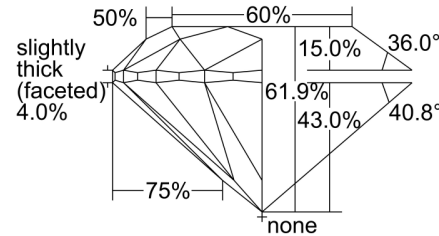

GIA NATURAL DIAMOND GRADING REPORT

June 24, 2024
 GIA Report Number 2496714081
 Shape and Cutting Style Round Brilliant
 Measurements 7.09 - 7.14 x 4.41 mm

GRADING RESULTS

Carat Weight 1.40 carat
 Color Grade M
 Clarity Grade VVS1
 Cut Grade Excellent

ADDITIONAL GRADING INFORMATION

Polish Excellent
 Symmetry Excellent
 Fluorescence None
 Inscription(s): GIA 2496714081

PROPORTIONS

Profile to actual proportions

CLARITY CHARACTERISTICS

KEY TO SYMBOLS*

- Pinpoint
- ~ Feather

* Red symbols denote internal characteristics (inclusions). Green or black symbols denote external characteristics (blemishes). Diagram is an approximate representation of the diamond, and symbols shown indicate type, position, and approximate size of clarity characteristics. All clarity characteristics may not be shown. Details of finish are not shown.