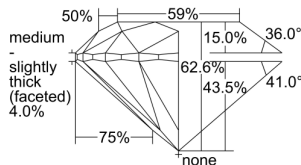

GIA®

FACSIMILE

GIA REPORT 2496760671

Verify this report at GIA.edu

GIA NATURAL DIAMOND DOSSIER®

June 28, 2024
GIA Report Number **2496760671**
Shape and Cutting Style ..... **Round Brilliant**
Measurements ..... **5.88 - 5.92 x 3.69 mm**

GRADING RESULTS

Carat Weight ..... **0.80 carat**
Color Grade ..... **K**
Clarity Grade **VS1**
Cut Grade ..... **Excellent**

ADDITIONAL GRADING INFORMATION

Polish ..... **Excellent**
Symmetry ..... **Excellent**
Fluorescence ..... **Medium Blue**
Clarity Characteristics ..... **Crystal**
Inscription(s): **GIA 2496760671**

PROPORTIONS

Profile to actual proportions

GRADING SCALES

GIA COLOR SCALE	GIA CLARITY SCALE	GIA CUT SCALE	
D	FLAWLESS	EXCELLENT	
E	INTERNALLY FLAWLESS		
F		VVS₁	VERY GOOD
G	VVS₂		
H	VS₁	GOOD	
I	VS₂		
J	SI₁	FAIR	
K	SI₂		
L	I₁	POOR	
M	I₂		
N	I₃		
O			
P			
Q			
R			
S			
T			
U			
V			
W			
X			
Y			
Z