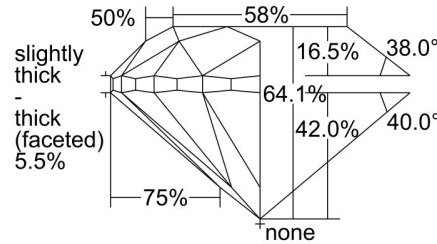

GIA NATURAL DIAMOND GRADING REPORT

July 04, 2024  
 GIA Report Number ..... 2496798305  
 Shape and Cutting Style ..... Round Brilliant  
 Measurements ..... 6.18 - 6.26 x 3.99 mm

GRADING RESULTS

Carat Weight ..... 1.00 carat  
 Color Grade ..... M  
 Clarity Grade ..... VVS2  
 Cut Grade ..... Very Good

ADDITIONAL GRADING INFORMATION

Polish ..... Very Good  
 Symmetry ..... Very Good  
 Fluorescence ..... Medium Blue

Inscription(s): GIA 2496798305

**Comments:** Additional pinpoints are not shown. Clouds are not shown.

PROPORTIONS

Profile to actual proportions

CLARITY CHARACTERISTICS

KEY TO SYMBOLS\*

-  Needle
-  Pinpoint
-  Indented Natural
-  Natural

\* Red symbols denote internal characteristics (inclusions). Green or black symbols denote external characteristics (blemishes). Diagram is an approximate representation of the diamond, and symbols shown indicate type, position, and approximate size of clarity characteristics. All clarity characteristics may not be shown. Details of finish are not shown.