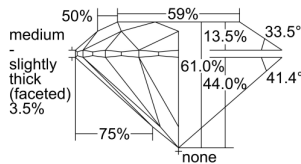

GIA®

FACSIMILE

GIA REPORT 2496798831

Verify this report at GIA.edu

GIA NATURAL DIAMOND DOSSIER®

July 02, 2024
GIA Report Number 2496798831
Shape and Cutting Style ..... Round Brilliant
Measurements ..... 5.33 - 5.35 x 3.26 mm

GRADING RESULTS

Carat Weight ..... 0.56 carat
Color Grade ..... J
Clarity Grade VS1
Cut Grade ..... Excellent

ADDITIONAL GRADING INFORMATION

Polish ..... Excellent
Symmetry ..... Excellent
Fluorescence ..... None
Clarity Characteristics ..... Crystal, Needle, Pinpoint
Inscription(s): GIA 2496798831

PROPORTIONS

Profile to actual proportions

GRADING SCALES

GIA COLOR SCALE	GIA CLARITY SCALE	GIA CUT SCALE	
D	FLAWLESS	EXCELLENT	
E	INTERNALLY FLAWLESS		
F		VVS₁	VERY GOOD
G	VVS₂		
H	VS₁	GOOD	
I	VS₂		
J	SI₁	FAIR	
K	SI₂		
L	I₁	POOR	
M	I₂		
N	I₃		
O			
P			
Q			
R			
S			
T			
U			
V			
W			
X			
Y			
Z