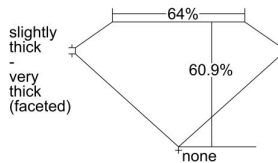

GIA®

FACSIMILE

GIA REPORT 2496799451

Verify this report at GIA.edu

GIA NATURAL DIAMOND DOSSIER®

July 02, 2024
GIA Report Number 2496799451
Shape and Cutting Style ..... Oval Brilliant
Measurements ..... 7.45 x 5.17 x 3.15 mm

GRADING RESULTS

Carat Weight ..... 0.80 carat
Color Grade ..... D
Clarity Grade VS1

ADDITIONAL GRADING INFORMATION

Polish ..... Excellent
Symmetry ..... Very Good
Fluorescence ..... None
Clarity Characteristics ..... Crystal, Pinpoint
Inscription(s): GIA 2496799451

PROPORTIONS

Profile not to actual proportions

GRADING SCALES

GIA COLOR SCALE		GIA CLARITY SCALE		
COLORLESS	D	VERY VERY SLIGHTLY INCLUDED	FLAWLESS	
	E		INTERNALLY FLAWLESS	
	F		VS₁	
	G		VS₂	
	NEAR COLORLESS	H	VERY SLIGHTLY INCLUDED	VS₁
		I		VS₂
		J		SI₁
		K		SI₂
	FAINT	L	SLIGHTLY INCLUDED	I₁
		M		I₂
N		I₃		
O				
VERT LIGHT	P	INCLUDED		
	Q			
	R			
	S			
	T			
	U			
	V			
	W			
LIGHT	X			
	Y			
	Z