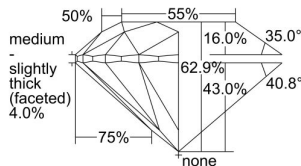

GIA®

FACSIMILE

GIA REPORT 2496822831

Verify this report at GIA.edu

GIA NATURAL DIAMOND DOSSIER®

July 04, 2024
GIA Report Number 2496822831
Shape and Cutting Style ..... Round Brilliant
Measurements ..... 5.90 - 5.93 x 3.72 mm

GRADING RESULTS

Carat Weight ..... 0.80 carat
Color Grade L
Clarity Grade VS2
Cut Grade ..... Excellent

ADDITIONAL GRADING INFORMATION

Polish ..... Excellent
Symmetry ..... Excellent
Fluorescence ..... None
Clarity Characteristics ..... Cloud, Crystal
Inscription(s): GIA 2496822831

PROPORTIONS

Profile to actual proportions

GRADING SCALES

GIA COLOR SCALE	GIA CLARITY SCALE	GIA CUT SCALE	
D	FLAWLESS	EXCELLENT	
E	INTERNALLY FLAWLESS		
F		VVS₁	VERY GOOD
G	VVS₂		
H	VS₁	GOOD	
I	VS₂		
J	SI₁	FAIR	
K	SI₂		
L	I₁	POOR	
M	I₂		
N	I₃		
O			
P			
Q			
R			
S			
T			
U			
V			
W			
X			
Y			
Z