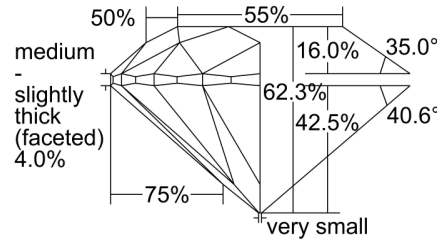

GIA REPORT
2496851127

Verify this report at GIA.edu

FACSIMILE

This is a digital representation of the original GIA Report. This representation might not be accepted in lieu of the original GIA Report in certain circumstances. The original GIA Report includes certain security features which are not reproducible on this facsimile.

GIA NATURAL DIAMOND GRADING REPORT

July 12, 2024
GIA Report Number 2496851127
Shape and Cutting Style ..... Round Brilliant
Measurements ..... 6.13 - 6.16 x 3.83 mm

GRADING RESULTS

Carat Weight ..... 0.90 carat
Color Grade ..... J
Clarity Grade VS1
Cut Grade ..... Excellent

ADDITIONAL GRADING INFORMATION

Polish ..... Excellent
Symmetry ..... Very Good
Fluorescence ..... Medium Blue
Inscription(s): GIA 2496851127
Comments: Additional clouds are not shown.

PROPORTIONS

Profile to actual proportions

GRADING SCALES

GIA
COLOR
SCALE

COLOURLESS	D
	E
	F
	G
NEAR COLOURLESS	H
	I
	J
	K
FANT	L
	M
	N
	O
VERY LIGHT	P
	Q
	R
	S
LIGHT	T
	U
	V
	W
	X
	Y
	Z

GIA
CLARITY
SCALE

VERY VERY SLIGHTLY INCLUDED	FLAWLESS
	INTERNALLY FLAWLESS
	VVS₁
	VVS₂
VERY SLIGHTLY INCLUDED	VS₁
	VS₂
SLIGHTLY INCLUDED	SI₁
	SI₂
	I₁
INCLUDED	I₂
	I₃

GIA
CUT
SCALE

EXCELLENT	
	VERY GOOD
GOOD	
FAIR	
POOR