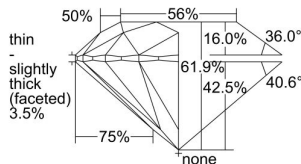

GIA®

FACSIMILE

GIA REPORT 2497356931

Verify this report at GIA.edu

GIA NATURAL DIAMOND DOSSIER®

May 16, 2024
GIA Report Number 2497356931
Shape and Cutting Style ..... Round Brilliant
Measurements ..... 5.78 - 5.81 x 3.59 mm

GRADING RESULTS

Carat Weight ..... 0.74 carat
Color Grade ..... J
Clarity Grade VS2
Cut Grade ..... Excellent

ADDITIONAL GRADING INFORMATION

Polish ..... Excellent
Symmetry ..... Excellent
Fluorescence ..... Medium Blue
Clarity Characteristics ..... Crystal, Cloud, Needle
Inscription(s): GIA 2497356931

PROPORTIONS

GRADING SCALES

GIA COLOR SCALE	GIA CLARITY SCALE	GIA CUT SCALE	
D	FLAWLESS	EXCELLENT	
E	INTERNALLY FLAWLESS		
F		VVS₁	VERY GOOD
G	VVS₂		
H	VS₁	GOOD	
I	VS₂		
J	SI₁	FAIR	
K	SI₂		
L	I₁	POOR	
M	I₂		
N	I₃		
O			
P			
Q			
R			
S			
T			
U			
V			
W			
X			
Y			
Z