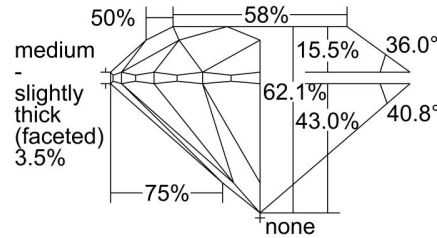

GIA NATURAL DIAMOND GRADING REPORT

May 30, 2024  
GIA Report Number ..... 2497529886  
Shape and Cutting Style ..... Round Brilliant  
Measurements ..... 6.14 - 6.17 x 3.82 mm

GRADING RESULTS

Carat Weight ..... 0.90 carat  
Color Grade ..... F  
Clarity Grade ..... SI1  
Cut Grade ..... Excellent

PROPORTIONS

Profile to actual proportions

CLARITY CHARACTERISTICS

KEY TO SYMBOLS\*

- Cloud
- Feather
- Crystal
- Needle
- Indented Natural

\* Red symbols denote internal characteristics (inclusions). Green or black symbols denote external characteristics (blemishes). Diagram is an approximate representation of the diamond, and symbols shown indicate type, position, and approximate size of clarity characteristics. All clarity characteristics may not be shown. Details of finish are not shown.