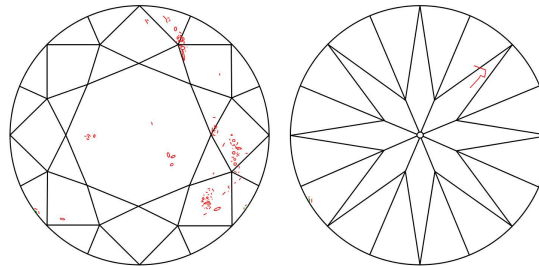

PROPORTIONS

Profile to actual proportions

CLARITY CHARACTERISTICS

KEY TO SYMBOLS\*

- Cloud
- Feather
- Crystal
- Needle
- Indented Natural

\* Red symbols denote internal characteristics (inclusions). Green or black symbols denote external characteristics (blemishes). Diagram is an approximate representation of the diamond, and symbols shown indicate type, position, and approximate size of clarity characteristics. All clarity characteristics may not be shown. Details of finish are not shown.