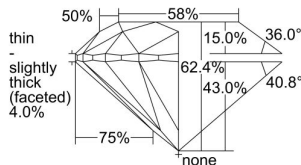

GIA®

FACSIMILE

GIA REPORT 2497584426

Verify this report at GIA.edu

GIA NATURAL DIAMOND DOSSIER®

June 18, 2024
GIA Report Number 2497584426
Shape and Cutting Style ..... Round Brilliant
Measurements ..... 5.92 - 5.95 x 3.70 mm

GRADING RESULTS

Carat Weight ..... 0.81 carat
Color Grade ..... F
Clarity Grade VS1
Cut Grade ..... Excellent

ADDITIONAL GRADING INFORMATION

Polish ..... Excellent
Symmetry ..... Excellent
Fluorescence ..... None
Clarity Characteristics ..... Cloud, Needle
Inscription(s): GIA 2497584426

PROPORTIONS

GRADING SCALES

GIA COLOR SCALE	GIA CLARITY SCALE	GIA CUT SCALE	
D	FLAWLESS	EXCELLENT	
E	INTERNALLY FLAWLESS		
F		VVS₁	VERY GOOD
G	VVS₂		
H	VS₁	GOOD	
I	VS₂		
J	SI₁	FAIR	
K	SI₂		
L	I₁	POOR	
M	I₂		
N	I₃		
O			
P			
Q			
R			
S			
T			
U			
V			
W			
X			
Y			
Z