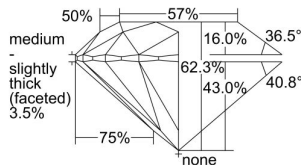

GIA®

FACSIMILE

GIA REPORT 2497710519

Verify this report at GIA.edu

GIA NATURAL DIAMOND DOSSIER®

June 21, 2024
GIA Report Number **2497710519**
Shape and Cutting Style ..... **Round Brilliant**
Measurements ..... **5.36 - 5.40 x 3.35 mm**

GRADING RESULTS

Carat Weight ..... **0.60 carat**
Color Grade ..... **K**
Clarity Grade **VVS2**
Cut Grade ..... **Excellent**

ADDITIONAL GRADING INFORMATION

Polish ..... **Excellent**
Symmetry ..... **Excellent**
Fluorescence ..... **Faint**
Clarity Characteristics..... **Needle, Pinpoint, Indented Natural**
Inscription(s): **GIA 2497710519**

PROPORTIONS

Profile to actual proportions