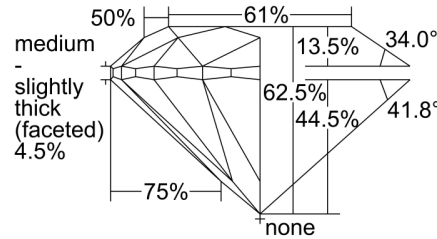

GIA REPORT
2497760608

Verify this report at GIA.edu

FACSIMILE

This is a digital representation of the original GIA Report. This representation might not be accepted in lieu of the original GIA Report in certain circumstances. The original GIA Report includes certain security features which are not reproducible on this facsimile.

GIA NATURAL DIAMOND GRADING REPORT

July 03, 2024
GIA Report Number 2497760608
Shape and Cutting Style ..... Round Brilliant
Measurements ..... 6.11 - 6.14 x 3.83 mm

GRADING RESULTS

Carat Weight ..... 0.90 carat
Color Grade ..... E
Clarity Grade VVS1
Cut Grade ..... Excellent

ADDITIONAL GRADING INFORMATION

Polish ..... Excellent
Symmetry ..... Excellent
Fluorescence ..... None
Inscription(s): GIA 2497760608
Comments: Surface graining is not shown.

PROPORTIONS

Profile to actual proportions