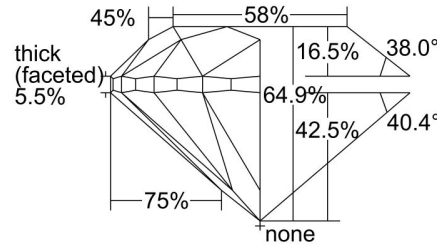

GIA NATURAL DIAMOND GRADING REPORT

July 04, 2024  
GIA Report Number ..... 2497784518  
Shape and Cutting Style ..... Round Brilliant  
Measurements ..... 6.15 - 6.21 x 4.02 mm

GRADING RESULTS

Carat Weight ..... 1.00 carat  
Color Grade ..... N  
Clarity Grade ..... VVS1  
Cut Grade ..... Very Good

ADDITIONAL GRADING INFORMATION

Polish ..... Very Good  
Symmetry ..... Very Good  
Fluorescence ..... Faint  
Inscription(s): GIA 2497784518  
**Comments:** Surface graining is not shown.

PROPORTIONS

Profile to actual proportions

CLARITY CHARACTERISTICS

KEY TO SYMBOLS\*

- Feather
- Chip
- Natural

\* Red symbols denote internal characteristics (inclusions). Green or black symbols denote external characteristics (blemishes). Diagram is an approximate representation of the diamond, and symbols shown indicate type, position, and approximate size of clarity characteristics. All clarity characteristics may not be shown. Details of finish are not shown.