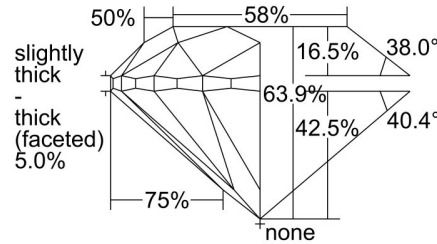

GIA NATURAL DIAMOND GRADING REPORT

July 02, 2024
 GIA Report Number 2497789251
 Shape and Cutting Style Round Brilliant
 Measurements 6.00 - 6.08 x 3.86 mm

GRADING RESULTS

Carat Weight 0.90 carat
 Color Grade K
 Clarity Grade VVS1
 Cut Grade Very Good

ADDITIONAL GRADING INFORMATION

Polish Excellent
 Symmetry Very Good
 Fluorescence None
 Inscription(s): GIA 2497789251
Comments: Internal graining is not shown.

PROPORTIONS

Profile to actual proportions

CLARITY CHARACTERISTICS

KEY TO SYMBOLS*

Feather

* Red symbols denote internal characteristics (inclusions). Green or black symbols denote external characteristics (blemishes). Diagram is an approximate representation of the diamond, and symbols shown indicate type, position, and approximate size of clarity characteristics. All clarity characteristics may not be shown. Details of finish are not shown.