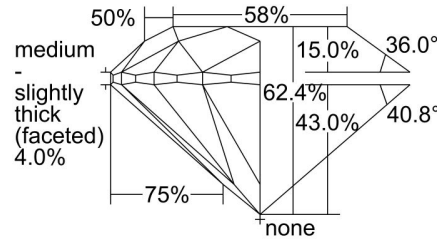

GIA REPORT
2497798692

Verify this report at GIA.edu

FACSIMILE

This is a digital representation of the original GIA Report. This representation might not be accepted in lieu of the original GIA Report in certain circumstances. The original GIA Report includes certain security features which are not reproducible on this facsimile.

GIA NATURAL DIAMOND GRADING REPORT

July 02, 2024
GIA Report Number 2497798692
Shape and Cutting Style ..... Round Brilliant
Measurements ..... 6.11 - 6.15 x 3.82 mm

GRADING RESULTS

Carat Weight ..... 0.90 carat
Color Grade L
Clarity Grade VVS2
Cut Grade ..... Excellent

ADDITIONAL GRADING INFORMATION

Polish ..... Excellent
Symmetry ..... Excellent
Fluorescence ..... None
Inscription(s): GIA 2497798692
Comments: Additional pinpoints are not shown.

PROPORTIONS

Profile to actual proportions