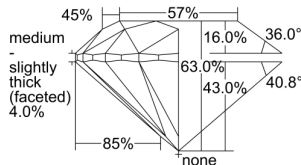

GIA®

FACSIMILE

GIA REPORT 2497897501

Verify this report at GIA.edu

GIA NATURAL DIAMOND DOSSIER®

July 12, 2024
GIA Report Number **2497897501**
Shape and Cutting Style ..... **Round Brilliant**
Measurements ..... **5.60 - 5.64 x 3.54 mm**

GRADING RESULTS

Carat Weight ..... **0.70 carat**
Color Grade ..... **G**
Clarity Grade **S11**
Cut Grade ..... **Excellent**

ADDITIONAL GRADING INFORMATION

Polish ..... **Excellent**
Symmetry ..... **Excellent**
Fluorescence ..... **None**
Clarity Characteristics ..... **Cloud**
Inscription(s): **GIA 2497897501**

PROPORTIONS

Profile to actual proportions

GRADING SCALES

GIA COLOR SCALE

COLORLESS	D
	E
	F
	G
	H
	I
	J
NEAR COLORLESS	K
	L
Faint	M
	N
	O
	P
	Q
Very Light	R
	S
	T
	U
	V
	W
	X
	Y
Light	Z

GIA CLARITY SCALE

FLAWLESS	INTERNAL FLAWLESS	
		FLAWLESS
VERY VERY SLIGHTLY INCLUDED	VVS₁	
	VVS₂	
VERY SLIGHTLY INCLUDED	VS₁	
	VS₂	
SLIGHTLY INCLUDED	SI₁	
	SI₂	
INCLUDED	I₁	
	I₂	
	I₃	

GIA CUT SCALE

EXCELLENT
VERY GOOD
GOOD
FAIR
POOR