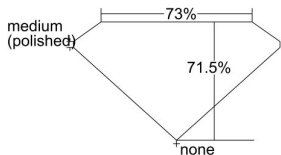

GIA®

FACSIMILE

GIA REPORT 2497923584

Verify this report at GIA.edu

GIA NATURAL DIAMOND DOSSIER®

July 17, 2024
GIA Report Number 2497923584
Shape and Cutting Style ..... Square Modified Brilliant
Measurements ..... 4.79 x 4.77 x 3.41 mm

GRADING RESULTS

Carat Weight ..... 0.62 carat
Color Grade ..... G
Clarity Grade SI2

ADDITIONAL GRADING INFORMATION

Polish ..... Very Good
Symmetry ..... Very Good
Fluorescence ..... None
Clarity Characteristics ..... Crystal
Inscription(s): GIA 2497923584

PROPORTIONS

Profile not to actual proportions

GRADING SCALES

GIA COLOR SCALE		GIA CLARITY SCALE			
COLORLESS	D	VERY VERY SLIGHTLY INCLUDED	FLAWLESS		
	E		INTERNALLY FLAWLESS		
	F	VERY SLIGHTLY INCLUDED	VVS₁		
	G		VVS₂		
	H		VS₁		
	NEAR COLORLESS	I	SLIGHTLY INCLUDED	VS₂	
		J		SI₁	
		FAINT	K	INCLUDED	SI₂
			L		I₁
			M		I₂
VERT LIGHT	N	LIGHT	I₃		
	O				
	P				
	Q				
	R