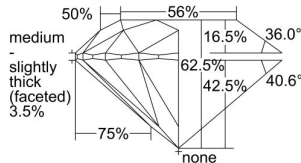

GIA®

FACSIMILE

GIA REPORT 2497924519

Verify this report at GIA.edu

GIA NATURAL DIAMOND DOSSIER®

July 17, 2024
GIA Report Number 2497924519
Shape and Cutting Style ..... Round Brilliant
Measurements ..... 5.64 - 5.67 x 3.53 mm

GRADING RESULTS

Carat Weight ..... 0.70 carat
Color Grade ..... H
Clarity Grade VS2
Cut Grade ..... Excellent

ADDITIONAL GRADING INFORMATION

Polish ..... Excellent
Symmetry ..... Excellent
Fluorescence ..... None
Clarity Characteristics ..... Cloud, Crystal
Inscription(s): GIA 2497924519

PROPORTIONS

Profile to actual proportions

GRADING SCALES

GIA COLOR SCALE	GIA CLARITY SCALE	GIA CUT SCALE	
D	FLAWLESS	EXCELLENT	
E	INTERNALLY FLAWLESS		
F		VVS₁	VERY GOOD
G	VVS₂		
H	VS₁	GOOD	
I	VS₂		
J	SI₁	FAIR	
K	SI₂		
L	I₁	POOR	
M	I₂		
N	I₃		
O			
P			
Q			
R			
S			
T			
U			
V			
W			
X			
Y			
Z