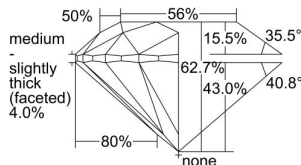

GIA®

FACSIMILE

GIA REPORT 2497924581

Verify this report at GIA.edu

GIA NATURAL DIAMOND DOSSIER®

July 17, 2024
GIA Report Number **2497924581**
Shape and Cutting Style ..... **Round Brilliant**
Measurements ..... **5.77 - 5.79 x 3.62 mm**

GRADING RESULTS

Carat Weight ..... **0.75 carat**
Color Grade ..... **H**
Clarity Grade **VS2**
Cut Grade ..... **Excellent**

ADDITIONAL GRADING INFORMATION

Polish ..... **Excellent**
Symmetry ..... **Excellent**
Fluorescence ..... **Faint**
Clarity Characteristics ..... **Crystal, Cloud**
Inscription(s): **GIA 2497924581**

PROPORTIONS

Profile to actual proportions