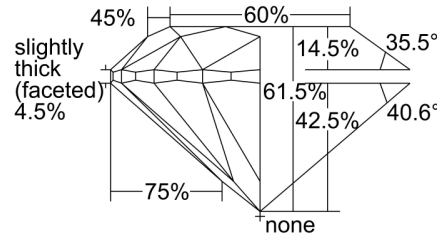

GIA NATURAL DIAMOND GRADING REPORT

 June 20, 2024
 GIA Report Number **2498633946**
 Shape and Cutting Style **Round Brilliant**
 Measurements **7.10 - 7.14 x 4.38 mm**
GRADING RESULTS

 Carat Weight **1.40 carat**
 Color Grade **N, Very Light Brown**
 Clarity Grade **VS1**
 Cut Grade **Excellent**
ADDITIONAL GRADING INFORMATION

 Polish **Excellent**
 Symmetry **Excellent**
 Fluorescence **None**
Comments: Clarity grade is based on internal graining that is not shown. Additional pinpoints are not shown.

PROPORTIONS

Profile to actual proportions

CLARITY CHARACTERISTICS

KEY TO SYMBOLS*

- \ Needle
- Pinpoint
- ^ Natural

* Red symbols denote internal characteristics (inclusions). Green or black symbols denote external characteristics (blemishes). Diagram is an approximate representation of the diamond, and symbols shown indicate type, position, and approximate size of clarity characteristics. All clarity characteristics may not be shown. Details of finish are not shown.