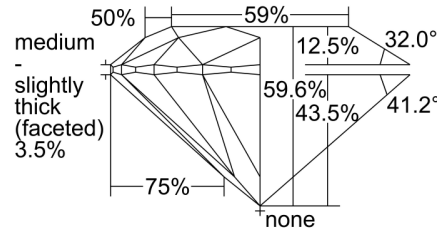

GIA REPORT
2498772849

Verify this report at GIA.edu

FACSIMILE

This is a digital representation of the original GIA Report. This representation might not be accepted in lieu of the original GIA Report in certain circumstances. The original GIA Report includes certain security features which are not reproducible on this facsimile.

GIA NATURAL DIAMOND GRADING REPORT

June 28, 2024
GIA Report Number 2498772849
Shape and Cutting Style ..... Round Brilliant
Measurements ..... 6.50 - 6.53 x 3.89 mm

GRADING RESULTS

Carat Weight ..... 1.00 carat
Color Grade I
Clarity Grade ..... Internally Flawless
Cut Grade ..... Excellent

ADDITIONAL GRADING INFORMATION

Polish ..... Excellent
Symmetry ..... Excellent
Fluorescence ..... Medium Blue
Inscription(s): GIA 2498772849
Comments: Minor details of polish are not shown.

PROPORTIONS

Profile to actual proportions