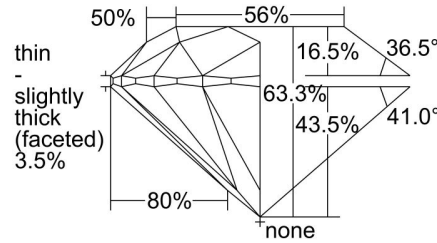

GIA NATURAL DIAMOND GRADING REPORT

July 12, 2024
GIA Report Number 2498851154
Shape and Cutting Style Round Brilliant
Measurements 6.10 - 6.16 x 3.88 mm

GRADING RESULTS

Carat Weight 0.90 carat
Color Grade I
Clarity Grade VVS2
Cut Grade Excellent

ADDITIONAL GRADING INFORMATION

Polish Excellent
Symmetry Excellent
Fluorescence None
Inscription(s): GIA 2498851154

PROPORTIONS

Profile to actual proportions

CLARITY CHARACTERISTICS

KEY TO SYMBOLS*

- Feather
- Pinpoint
- Natural

* Red symbols denote internal characteristics (inclusions). Green or black symbols denote external characteristics (blemishes). Diagram is an approximate representation of the diamond, and symbols shown indicate type, position, and approximate size of clarity characteristics. All clarity characteristics may not be shown. Details of finish are not shown.