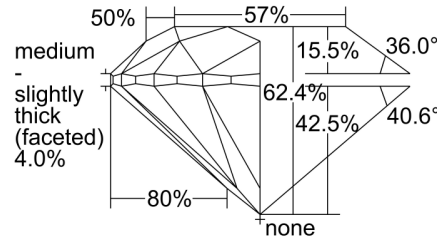

GIA REPORT
2498897225

Verify this report at GIA.edu

FACSIMILE

This is a digital representation of the original GIA Report. This representation might not be accepted in lieu of the original GIA Report in certain circumstances. The original GIA Report includes certain security features which are not reproducible on this facsimile.

GIA NATURAL DIAMOND GRADING REPORT

July 12, 2024
GIA Report Number 2498897225
Shape and Cutting Style ..... Round Brilliant
Measurements ..... 6.94 - 6.99 x 4.35 mm

GRADING RESULTS

Carat Weight ..... 1.32 carat
Color Grade ..... J
Clarity Grade VVS2
Cut Grade ..... Excellent

ADDITIONAL GRADING INFORMATION

Polish ..... Excellent
Symmetry ..... Excellent
Fluorescence ..... Faint
Inscription(s): GIA 2498897225

Comments: Clouds are not shown. Pinpoints are not shown.

PROPORTIONS

Profile to actual proportions