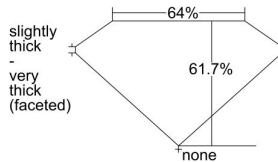

GIA®

FACSIMILE

GIA REPORT 2498913524

Verify this report at gia.edu

GIA NATURAL DIAMOND DOSSIER®

July 17, 2024
GIA Report Number 2498913524
Shape and Cutting Style ..... Oval Brilliant
Measurements ..... 6.43 x 4.70 x 2.90 mm

GRADING RESULTS

Carat Weight ..... 0.58 carat
Color Grade I
Clarity Grade VS1

ADDITIONAL GRADING INFORMATION

Polish ..... Excellent
Symmetry ..... Very Good
Fluorescence ..... Faint
Clarity Characteristics..... Crystal, Feather, Cloud, Pinpoint
Inscription(s): GIA 2498913524

PROPORTIONS

Profile not to actual proportions

GRADING SCALES

GIA COLOR SCALE		GIA CLARITY SCALE			
COLORLESS	D	VERY VERY SLIGHTLY INCLUDED	FLAWLESS		
	E		INTERNALLY FLAWLESS		
	F	VERY SLIGHTLY INCLUDED	VVS₁		
	G		VVS₂		
	H		VS₁		
	NEAR COLORLESS	I	SLIGHTLY INCLUDED	VS₂	
		J		SI₁	
		FAINT	K	INCLUDED	SI₂
			L		I₁
			M		I₂
VERT LIGHT	N	LIGHT	I₃		
	O				
	P				
	Q				
	R