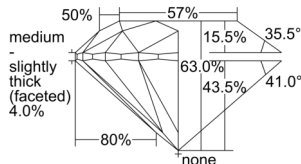

GIA®

FACSIMILE

GIA REPORT 2504073929

Verify this report at GIA.edu

GIA NATURAL DIAMOND DOSSIER®

August 01, 2024
GIA Report Number 2504073929
Shape and Cutting Style ..... Round Brilliant
Measurements ..... 5.87 - 5.91 x 3.71 mm

GRADING RESULTS

Carat Weight ..... 0.80 carat
Color Grade ..... D
Clarity Grade VVS1
Cut Grade ..... Excellent

ADDITIONAL GRADING INFORMATION

Polish ..... Excellent
Symmetry ..... Excellent
Fluorescence ..... Medium Blue
Clarity Characteristics ..... Pinpoint
Inscription(s): GIA 2504073929

PROPORTIONS

Profile to actual proportions

GRADING SCALES

GIA COLOR SCALE	GIA CLARITY SCALE	GIA CUT SCALE	
D	FLAWLESS	EXCELLENT	
E	INTERNALLY FLAWLESS		
F		VVS₁	VERY GOOD
G	VVS₂		
H	VS₁	GOOD	
I	VS₂		
J	SI₁	FAIR	
K	SI₂		
L	I₁	POOR	
M			
N			
O	I₂		
P			
Q	I₃		
R			
S			
T			
U			
V			
W			
X			
Y			
Z