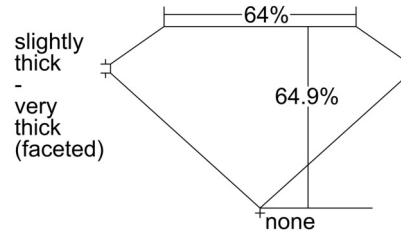

PROPORTIONS

Profile not to actual proportions