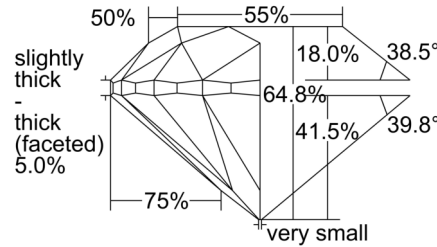

GIA NATURAL DIAMOND GRADING REPORT

September 17, 2024

GIA Report Number 2504428616

Shape and Cutting Style Round Brilliant

Measurements 7.79 - 7.87 x 5.08 mm

GRADING RESULTS

Carat Weight 2.01 carat

Color Grade L

Clarity Grade VS2

Cut Grade Very Good

ADDITIONAL GRADING INFORMATION

Polish Excellent

Symmetry Very Good

Fluorescence None

Inscription(s): GIA 2504428616

Comments: Pinpoints are not shown.

PROPORTIONS

Profile to actual proportions

CLARITY CHARACTERISTICS

KEY TO SYMBOLS*

-  Feather
-  Cloud
-  Needle
-  Natural

* Red symbols denote internal characteristics (inclusions). Green or black symbols denote external characteristics (blemishes). Diagram is an approximate representation of the diamond, and symbols shown indicate type, position, and approximate size of clarity characteristics. All clarity characteristics may not be shown. Details of finish are not shown.