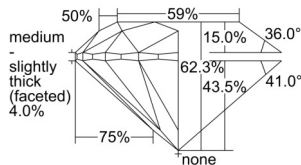

GIA®

FACSIMILE

GIA REPORT 2504438634

Verify this report at GIA.edu

GIA NATURAL DIAMOND DOSSIER®

September 17, 2024
GIA Report Number 2504438634
Shape and Cutting Style ..... Round Brilliant
Measurements ..... 5.82 - 5.86 x 3.64 mm

GRADING RESULTS

Carat Weight ..... 0.77 carat
Color Grade ..... J
Clarity Grade VS1
Cut Grade ..... Excellent

ADDITIONAL GRADING INFORMATION

Polish ..... Excellent
Symmetry ..... Excellent
Fluorescence ..... None
Clarity Characteristics..... Cloud, Crystal, Needle, Pinpoint
Inscription(s): GIA 2504438634

PROPORTIONS

Profile to actual proportions

GRADING SCALES

GIA COLOR SCALE	GIA CLARITY SCALE	GIA CUT SCALE	
D	FLAWLESS	EXCELLENT	
E	INTERNALLY FLAWLESS		
F		VVS₁	VERY GOOD
G	VVS₂		
H	VS₁	GOOD	
I	VS₂		
J	SI₁	FAIR	
K	SI₂		
L	I₁	POOR	
M			
N			
O	I₂		
P			
Q	I₃		
R			
S			
T			
U			
V			
W			
X			
Y			
Z