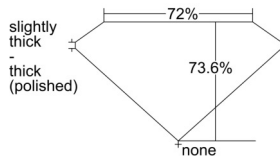

GIA®

FACSIMILE

GIA REPORT 2504584896

Verify this report at GIA.edu

GIA NATURAL DIAMOND DOSSIER®

October 08, 2024
GIA Report Number 2504584896
Shape and Cutting Style ..... Square Modified Brilliant
Measurements ..... 4.21 x 4.06 x 2.99 mm

GRADING RESULTS

Carat Weight ..... 0.40 carat
Color Grade ..... D
Clarity Grade VS1

ADDITIONAL GRADING INFORMATION

Polish ..... Excellent
Symmetry ..... Excellent
Fluorescence ..... None
Clarity Characteristics ..... Crystal, Cloud
Inscription(s): GIA 2504584896

PROPORTIONS

Profile not to actual proportions

GRADING SCALES

GIA COLOR SCALE		GIA CLARITY SCALE			
COLORLESS	D	VERY VERY SLIGHTLY INCLUDED	FLAWLESS		
	E		INTERNALLY FLAWLESS		
	F	VERY SLIGHTLY INCLUDED	VVS₁		
	G		VVS₂		
	H		VS₁		
	NEAR COLORLESS	I	SLIGHTLY INCLUDED	VS₂	
		J		SI₁	
		FAINT	K	INCLUDED	SI₂
			L		I₁
			M		I₂
VERT LIGHT	N	LIGHT	I₃		
	O				
	P				
	Q				
	R				
	S				
	T				
LIGHT	U				
	V				
	W				
	X				
Y					
Z