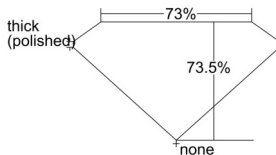

GIA®

FACSIMILE

GIA REPORT 2504607984

Verify this report at GIA.edu

GIA NATURAL DIAMOND DOSSIER®

October 09, 2024
GIA Report Number 2504607984
Shape and Cutting Style ..... Square Modified Brilliant
Measurements ..... 4.55 x 4.38 x 3.22 mm

GRADING RESULTS

Carat Weight ..... 0.51 carat
Color Grade ..... D
Clarity Grade VS1

ADDITIONAL GRADING INFORMATION

Polish ..... Excellent
Symmetry ..... Excellent
Fluorescence ..... None
Clarity Characteristics ..... Crystal
Inscription(s): GIA 2504607984

PROPORTIONS

Profile not to actual proportions

GRADING SCALES

GIA COLOR SCALE		GIA CLARITY SCALE			
COLORLESS	D	VERY VERY SLIGHTLY INCLUDED	FLAWLESS		
	E		INTERNALLY FLAWLESS		
	F	VERY SLIGHTLY INCLUDED	VVS₁		
	G		VVS₂		
	H		VS₁		
	NEAR COLORLESS	I	SLIGHTLY INCLUDED	VS₂	
		J		SI₁	
		FAINT	K	INCLUDED	SI₂
			L		I₁
			M		I₂
VERT LIGHT	N	LIGHT	I₃		
	O				
	P				
	Q				
	R				
	S				
	T