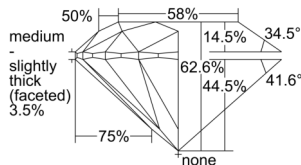

GIA®

FACSIMILE

GIA REPORT 2504646864

Verify this report at GIA.edu

GIA NATURAL DIAMOND DOSSIER®

October 17, 2024
GIA Report Number 2504646864
Shape and Cutting Style ..... Round Brilliant
Measurements ..... 5.09 - 5.10 x 3.19 mm

GRADING RESULTS

Carat Weight ..... 0.50 carat
Color Grade ..... D
Clarity Grade VS1
Cut Grade ..... Excellent

ADDITIONAL GRADING INFORMATION

Polish ..... Excellent
Symmetry ..... Excellent
Fluorescence ..... Strong Blue
Clarity Characteristics ..... Crystal, Pinpoint
Inscription(s): GIA 2504646864

PROPORTIONS

Profile to actual proportions

GRADING SCALES

GIA COLOR SCALE	GIA CLARITY SCALE	GIA CUT SCALE	
D	FLAWLESS	EXCELLENT	
E	INTERNALLY FLAWLESS		
F		VVS₁	VERY GOOD
G	VVS₂		
H	VS₁	GOOD	
I	VS₂		
J	SI₁	FAIR	
K	SI₂		
L	I₁	POOR	
M	I₂		
N	I₃		
O			
P			
Q			
R			
S			
T			
U			
V			
W			
X			
Y			
Z