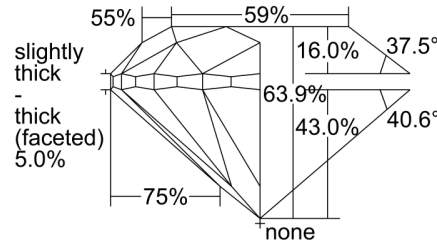

GIA NATURAL DIAMOND GRADING REPORT

 July 24, 2024
 GIA Report Number 2506008860
 Shape and Cutting Style Round Brilliant
 Measurements 6.23 - 6.29 x 4.00 mm

GRADING RESULTS

 Carat Weight 1.01 carat
 Color Grade H
 Clarity Grade SI1
 Cut Grade Very Good

ADDITIONAL GRADING INFORMATION

 Polish Excellent
 Symmetry Very Good
 Fluorescence None
 Inscription(s): GIA 2506008860
Comments: Additional clouds are not shown.

PROPORTIONS

Profile to actual proportions

CLARITY CHARACTERISTICS

KEY TO SYMBOLS*

-  Cloud
-  Feather
-  Crystal

* Red symbols denote internal characteristics (inclusions). Green or black symbols denote external characteristics (blemishes). Diagram is an approximate representation of the diamond, and symbols shown indicate type, position, and approximate size of clarity characteristics. All clarity characteristics may not be shown. Details of finish are not shown.