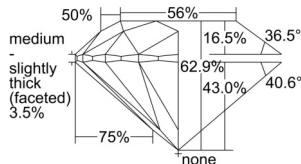

GIA®

FACSIMILE

GIA REPORT 2506098249

Verify this report at GIA.edu

GIA NATURAL DIAMOND DOSSIER®

August 05, 2024
GIA Report Number 2506098249
Shape and Cutting Style ..... Round Brilliant
Measurements ..... 5.89 - 5.94 x 3.72 mm

GRADING RESULTS

Carat Weight ..... 0.81 carat
Color Grade ..... K, Faint Brown
Clarity Grade VS1
Cut Grade ..... Excellent

ADDITIONAL GRADING INFORMATION

Polish ..... Excellent
Symmetry ..... Excellent
Fluorescence ..... Faint
Clarity Characteristics ..... Crystal
Inscription(s): GIA 2506098249

PROPORTIONS

Profile to actual proportions