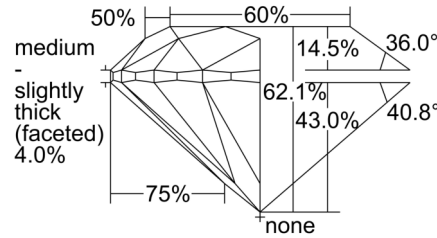

GIA NATURAL DIAMOND GRADING REPORT

August 05, 2024
 GIA Report Number 2506110556
 Shape and Cutting Style Round Brilliant
 Measurements 7.24 - 7.30 x 4.51 mm

GRADING RESULTS

Carat Weight 1.50 carat
 Color Grade L
 Clarity Grade VS1
 Cut Grade Excellent

ADDITIONAL GRADING INFORMATION

Polish Excellent
 Symmetry Excellent
 Fluorescence Faint
 Inscription(s): GIA 2506110556

PROPORTIONS

Profile to actual proportions

CLARITY CHARACTERISTICS

KEY TO SYMBOLS*

- Feather
- Cavity
- Cloud
- Natural

* Red symbols denote internal characteristics (inclusions). Green or black symbols denote external characteristics (blemishes). Diagram is an approximate representation of the diamond, and symbols shown indicate type, position, and approximate size of clarity characteristics. All clarity characteristics may not be shown. Details of finish are not shown.