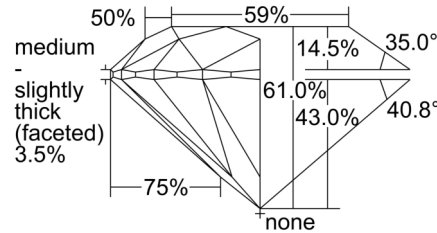

GIA NATURAL DIAMOND GRADING REPORT

August 20, 2024
GIA Report Number 2506221199
Shape and Cutting Style ..... Round Brilliant
Measurements ..... 6.41 - 6.45 x 3.92 mm

GRADING RESULTS

Carat Weight ..... 1.00 carat
Color Grade ..... F
Clarity Grade VVS1
Cut Grade ..... Excellent

ADDITIONAL GRADING INFORMATION

Polish ..... Excellent
Symmetry ..... Excellent
Fluorescence ..... None
Inscription(s): GIA 2506221199

PROPORTIONS

Profile to actual proportions