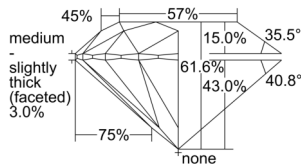

GIA®

FACSIMILE

GIA REPORT 2506263559

Verify this report at GIA.edu

GIA NATURAL DIAMOND DOSSIER®

August 26, 2024
GIA Report Number 2506263559
Shape and Cutting Style ..... Round Brilliant
Measurements ..... 5.83 - 5.86 x 3.60 mm

GRADING RESULTS

Carat Weight ..... 0.75 carat
Color Grade ..... D
Clarity Grade VVS1
Cut Grade ..... Excellent

ADDITIONAL GRADING INFORMATION

Polish ..... Excellent
Symmetry ..... Excellent
Fluorescence ..... None
Clarity Characteristics ..... Pinpoint
Inscription(s): GIA 2506263559

PROPORTIONS

Profile to actual proportions

GRADING SCALES

GIA COLOR SCALE	GIA CLARITY SCALE	GIA CUT SCALE	
D	FLAWLESS	EXCELLENT	
E	INTERNALLY FLAWLESS		
F		VVS₁	VERY GOOD
G	VVS₂		
H	VS₁	GOOD	
I	VS₂		
J	SI₁	FAIR	
K	SI₂		
L	I₁	POOR	
M	I₂		
N	I₃		
O			
P			
Q			
R			
S			
T			
U			
V			
W			
X			
Y			
Z