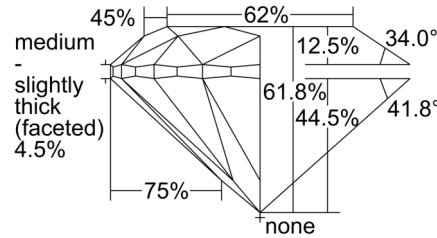

GIA REPORT
2506277581

Verify this report at GIA.edu

FACSIMILE

This is a digital representation of the original GIA Report. This representation might not be accepted in lieu of the original GIA Report in certain circumstances. The original GIA Report includes certain security features which are not reproducible on this facsimile.

GIA NATURAL DIAMOND GRADING REPORT

August 27, 2024
GIA Report Number 2506277581
Shape and Cutting Style ..... Round Brilliant
Measurements ..... 8.04 - 8.09 x 4.98 mm

GRADING RESULTS

Carat Weight ..... 2.01 carat
Color Grade ..... J
Clarity Grade VS1
Cut Grade ..... Excellent

ADDITIONAL GRADING INFORMATION

Polish ..... Excellent
Symmetry ..... Excellent
Fluorescence ..... Strong Blue
Inscription(s): GIA 2506277581

PROPORTIONS

Profile to actual proportions