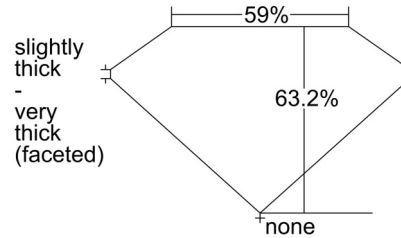

GIA NATURAL DIAMOND GRADING REPORT

September 04, 2024
 GIA Report Number 2506277781
 Shape and Cutting Style Oval Brilliant
 Measurements 10.50 x 7.80 x 4.93 mm

GRADING RESULTS

Carat Weight 2.70 carat
 Color Grade L
 Clarity Grade VS1

ADDITIONAL GRADING INFORMATION

Polish Very Good
 Symmetry Very Good
 Fluorescence None
 Inscription(s): GIA 2506277781
 Comments: Pinpoints are not shown.

PROPORTIONS

Profile not to actual proportions

CLARITY CHARACTERISTICS

KEY TO SYMBOLS*

- Crystal
- ~ Feather
- ∖ Needle
- ∧ Natural

* Red symbols denote internal characteristics (inclusions). Green or black symbols denote external characteristics (blemishes). Diagram is an approximate representation of the diamond, and symbols shown indicate type, position, and approximate size of clarity characteristics. All clarity characteristics may not be shown. Details of finish are not shown.