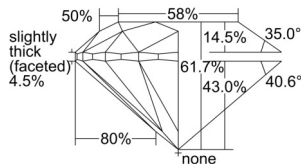

GIA®

FACSIMILE

GIA REPORT 2506328041

Verify this report at GIA.edu

GIA NATURAL DIAMOND DOSSIER®

September 02, 2024
GIA Report Number 2506328041
Shape and Cutting Style ..... Round Brilliant
Measurements ..... 5.64 - 5.68 x 3.49 mm

GRADING RESULTS

Carat Weight ..... 0.70 carat
Color Grade ..... J
Clarity Grade S11
Cut Grade ..... Excellent

ADDITIONAL GRADING INFORMATION

Polish ..... Excellent
Symmetry ..... Excellent
Fluorescence ..... None
Clarity Characteristics ..... Crystal
Inscription(s): GIA 2506328041

PROPORTIONS

Profile to actual proportions