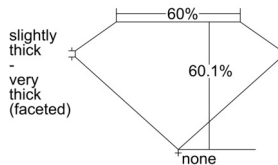

GIA®

FACSIMILE

GIA REPORT 2506566137

Verify this report at GIA.edu

GIA NATURAL DIAMOND DOSSIER®

October 03, 2024
GIA Report Number 2506566137
Shape and Cutting Style ..... Heart Brilliant
Measurements ..... 5.27 x 6.26 x 3.76 mm

GRADING RESULTS

Carat Weight ..... 0.75 carat
Color Grade L
Clarity Grade VS1

ADDITIONAL GRADING INFORMATION

Polish ..... Excellent
Symmetry ..... Very Good
Fluorescence ..... Faint
Clarity Characteristics..... Feather, Cloud, Needle
Inscription(s): GIA 2506566137

PROPORTIONS

Profile not to actual proportions

GRADING SCALES

GIA COLOR SCALE		GIA CLARITY SCALE		
COLORLESS	D	VERY SLIGHTLY INCLUDED	FLAWLESS	
	E		INTERNALLY FLAWLESS	
	F		VS₁	
	G		VS₂	
	NEAR COLORLESS	H	SLIGHTLY INCLUDED	VS₁
		I		VS₂
		J		SI₁
		K		SI₂
	FAINT	L	INCLUDED	I₁
		M		I₂
N		I₃		
O				
VERT LIGHT	P			
	Q			
	R			
	S			
	T			
	U			
LIGHT	V			
	W			
	X			
	Y			
Z