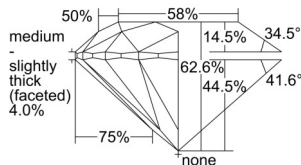

GIA®

FACSIMILE

GIA REPORT 2506646834

Verify this report at GIA.edu

GIA NATURAL DIAMOND DOSSIER®

October 17, 2024
GIA Report Number 2506646834
Shape and Cutting Style ..... Round Brilliant
Measurements ..... 5.91 - 5.94 x 3.71 mm

GRADING RESULTS

Carat Weight ..... 0.80 carat
Color Grade ..... D
Clarity Grade S11
Cut Grade ..... Excellent

ADDITIONAL GRADING INFORMATION

Polish ..... Excellent
Symmetry ..... Excellent
Fluorescence ..... None
Clarity Characteristics ..... Crystal
Inscription(s): GIA 2506646834

PROPORTIONS

Profile to actual proportions

GRADING SCALES

GIA COLOR SCALE	GIA CLARITY SCALE	GIA CUT SCALE	
D	FLAWLESS	EXCELLENT	
E	INTERNALLY FLAWLESS		
F		VVS₁	VERY GOOD
G	VVS₂		
H	VS₁	GOOD	
I	VS₂		
J	S1₁	FAIR	
K	S1₂		
L	I₁	POOR	
M	I₂		
N	I₃		
O			
P			
Q			
R			
S			
T			
U			
V			
W			
X			
Y			
Z