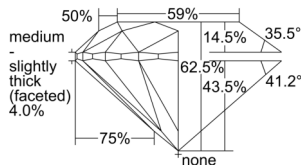

GIA®

FACSIMILE

GIA REPORT 2507122444

Verify this report at GIA.edu

GIA NATURAL DIAMOND DOSSIER®

August 12, 2024
GIA Report Number 2507122444
Shape and Cutting Style ..... Round Brilliant
Measurements ..... 5.89 - 5.92 x 3.69 mm

GRADING RESULTS

Carat Weight ..... 0.80 carat
Color Grade ..... D
Clarity Grade VS2
Cut Grade ..... Excellent

ADDITIONAL GRADING INFORMATION

Polish ..... Excellent
Symmetry ..... Excellent
Fluorescence ..... None
Clarity Characteristics ..... Needle, Crystal
Inscription(s): GIA 2507122444

PROPORTIONS

Profile to actual proportions

GRADING SCALES

GIA COLOR SCALE	GIA CLARITY SCALE	GIA CUT SCALE	
D	FLAWLESS	EXCELLENT	
E	INTERNALLY FLAWLESS		
F		VVS₁	VERY GOOD
G	VVS₂		
H	VS₁	GOOD	
I	VS₂		
J	SI₁	FAIR	
K	SI₂		
L	I₁	POOR	
M	I₂		
N	I₃		
O			
P			
Q			
R			
S			
T			
U			
V			
W			
X			
Y			
Z