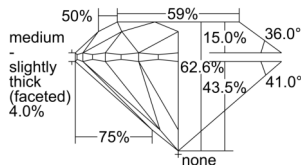

GIA®

FACSIMILE

GIA REPORT 2507124471

Verify this report at GIA.edu

GIA NATURAL DIAMOND DOSSIER®

August 12, 2024
GIA Report Number 2507124471
Shape and Cutting Style ..... Round Brilliant
Measurements ..... 5.62 - 5.65 x 3.53 mm

GRADING RESULTS

Carat Weight ..... 0.70 carat
Color Grade ..... E
Clarity Grade S11
Cut Grade ..... Excellent

ADDITIONAL GRADING INFORMATION

Polish ..... Excellent
Symmetry ..... Excellent
Fluorescence ..... None
Clarity Characteristics ..... Crystal, Cloud
Inscription(s): GIA 2507124471

PROPORTIONS

Profile to actual proportions

GRADING SCALES

GIA COLOR SCALE	GIA CLARITY SCALE	GIA CUT SCALE	
D	FLAWLESS	EXCELLENT	
E	INTERNALLY FLAWLESS		
F		VVS₁	VERY GOOD
G	VVS₂		
H	VS₁	GOOD	
I	VS₂		
J	S1₁	FAIR	
K	S1₂		
L	I₁	POOR	
M	I₂		
N	I₃		
O			
P			
Q			
R			
S			
T			
U			
V			
W			
X			
Y			
Z