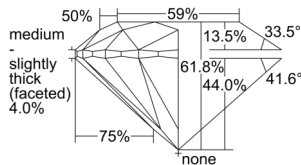

GIA®

FACSIMILE

GIA REPORT 2507125420

Verify this report at GIA.edu

GIA NATURAL DIAMOND DOSSIER®

August 12, 2024
GIA Report Number 2507125420
Shape and Cutting Style ..... Round Brilliant
Measurements ..... 5.72 - 5.75 x 3.54 mm

GRADING RESULTS

Carat Weight ..... 0.71 carat
Color Grade ..... G
Clarity Grade S11
Cut Grade ..... Excellent

ADDITIONAL GRADING INFORMATION

Polish ..... Excellent
Symmetry ..... Excellent
Fluorescence ..... None
Clarity Characteristics ..... Cloud, Crystal
Inscription(s): GIA 2507125420

PROPORTIONS

Profile to actual proportions

GRADING SCALES

GIA COLOR SCALE	GIA CLARITY SCALE	GIA CUT SCALE	
D	FLAWLESS	EXCELLENT	
E	INTERNALLY FLAWLESS		
F		VVS₁	VERY GOOD
G	VVS₂		
H	VS₁	GOOD	
I	VS₂		
J	S1₁	FAIR	
K	S1₂		
L	I₁	POOR	
M	I₂		
N	I₃		
O			
P			
Q			
R			
S			
T			
U			
V			
W			
X			
Y			
Z