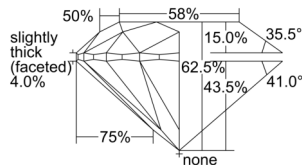

GIA®

FACSIMILE

GIA NATURAL DIAMOND DOSSIER®

October 04, 2024
GIA Report Number 2507566439
Shape and Cutting Style ..... Round Brilliant
Measurements ..... 5.41 - 5.43 x 3.39 mm

GRADING RESULTS

Carat Weight ..... 0.62 carat
Color Grade ..... N
Clarity Grade VS2
Cut Grade ..... Excellent

ADDITIONAL GRADING INFORMATION

Polish ..... Excellent
Symmetry ..... Excellent
Fluorescence ..... Faint
Clarity Characteristics ..... Crystal, Cloud
Inscription(s): GIA 2507566439

GIA REPORT 2507566439

Verify this report at GIA.edu

PROPORTIONS

Profile to actual proportions

GRADING SCALES

GIA COLOR SCALE	GIA CLARITY SCALE	GIA CUT SCALE	
D	FLAWLESS	EXCELLENT	
E	INTERNALLY FLAWLESS		
F		VVS₁	VERY GOOD
G	VVS₂		
H	VS₁	GOOD	
I	VS₂		
J	SI₁	FAIR	
K	SI₂		
L	I₁	POOR	
M	I₂		
N	I₃		
O			
P			
Q			
R			
S			
T			
U			
V			
W			
X			
Y			
Z