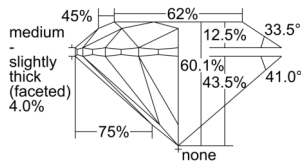

GIA®

FACSIMILE

GIA REPORT 2507566536

Verify this report at GIA.edu

GIA NATURAL DIAMOND DOSSIER®

October 04, 2024
GIA Report Number 2507566536
Shape and Cutting Style ..... Round Brilliant
Measurements ..... 5.02 - 5.04 x 3.02 mm

GRADING RESULTS

Carat Weight ..... 0.47 carat
Color Grade ..... J
Clarity Grade VVS1
Cut Grade ..... Excellent

ADDITIONAL GRADING INFORMATION

Polish ..... Excellent
Symmetry ..... Excellent
Fluorescence ..... Strong Blue
Clarity Characteristics ..... Pinpoint
Inscription(s): GIA 2507566536

PROPORTIONS

Profile to actual proportions

GRADING SCALES

GIA COLOR SCALE	GIA CLARITY SCALE	GIA CUT SCALE	
D	FLAWLESS	EXCELLENT	
E	INTERNALLY FLAWLESS		
F		VVS₁	VERY GOOD
G	VVS₂		
H	VS₁	GOOD	
I	VS₂		
J	SI₁	FAIR	
K	SI₂		
L	I₁	POOR	
M	I₂		
N	I₃		
O			
P			
Q			
R			
S			
T			
U			
V			
W			
X			
Y			
Z