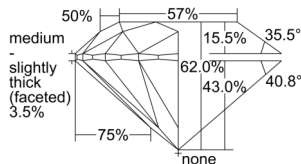

GIA®

FACSIMILE

GIA REPORT 2507749856

Verify this report at GIA.edu

GIA NATURAL DIAMOND DOSSIER®

November 01, 2024
GIA Report Number 2507749856
Shape and Cutting Style ..... Round Brilliant
Measurements ..... 5.68 - 5.71 x 3.53 mm

GRADING RESULTS

Carat Weight ..... 0.70 carat
Color Grade L
Clarity Grade VS1
Cut Grade ..... Excellent

ADDITIONAL GRADING INFORMATION

Polish ..... Excellent
Symmetry ..... Excellent
Fluorescence ..... None
Clarity Characteristics ..... Cloud, Pinpoint
Inscription(s): GIA 2507749856

PROPORTIONS

Profile to actual proportions

GRADING SCALES

GIA COLOR SCALE	GIA CLARITY SCALE	GIA CUT SCALE	
D	FLAWLESS	EXCELLENT	
E	INTERNALLY FLAWLESS		
F		VVS₁	VERY GOOD
G	VVS₂		
H	VS₁	GOOD	
I	VS₂		
J	SI₁	FAIR	
K	SI₂		
L	I₁	POOR	
M	I₂		
N	I₃		
O			
P			
Q			
R			
S			
T			
U			
V			
W			
X			
Y			
Z