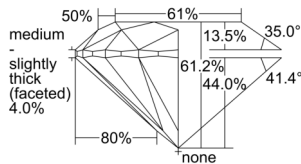

GIA®

FACSIMILE

GIA REPORT 2507805901

Verify this report at GIA.edu

GIA NATURAL DIAMOND DOSSIER®

November 06, 2024
GIA Report Number 2507805901
Shape and Cutting Style ..... Round Brilliant
Measurements ..... 4.28 - 4.31 x 2.63 mm

GRADING RESULTS

Carat Weight ..... 0.30 carat
Color Grade ..... K
Clarity Grade VS2
Cut Grade ..... Excellent

ADDITIONAL GRADING INFORMATION

Polish ..... Excellent
Symmetry ..... Excellent
Fluorescence ..... Faint
Clarity Characteristics ..... Crystal, Cloud
Inscription(s): GIA 2507805901

PROPORTIONS

Profile to actual proportions

GRADING SCALES

GIA COLOR SCALE	GIA CLARITY SCALE	GIA CUT SCALE	
D	FLAWLESS	EXCELLENT	
E	INTERNALLY FLAWLESS		
F		VVS₁	VERY GOOD
G	VVS₂		
H	VS₁	GOOD	
I	VS₂		
J	SI₁	FAIR	
K	SI₂		
L	I₁	POOR	
M	I₂		
N	I₃		
O			
P			
Q			
R			
S			
T			
U			
V			
W			
X			
Y			
Z